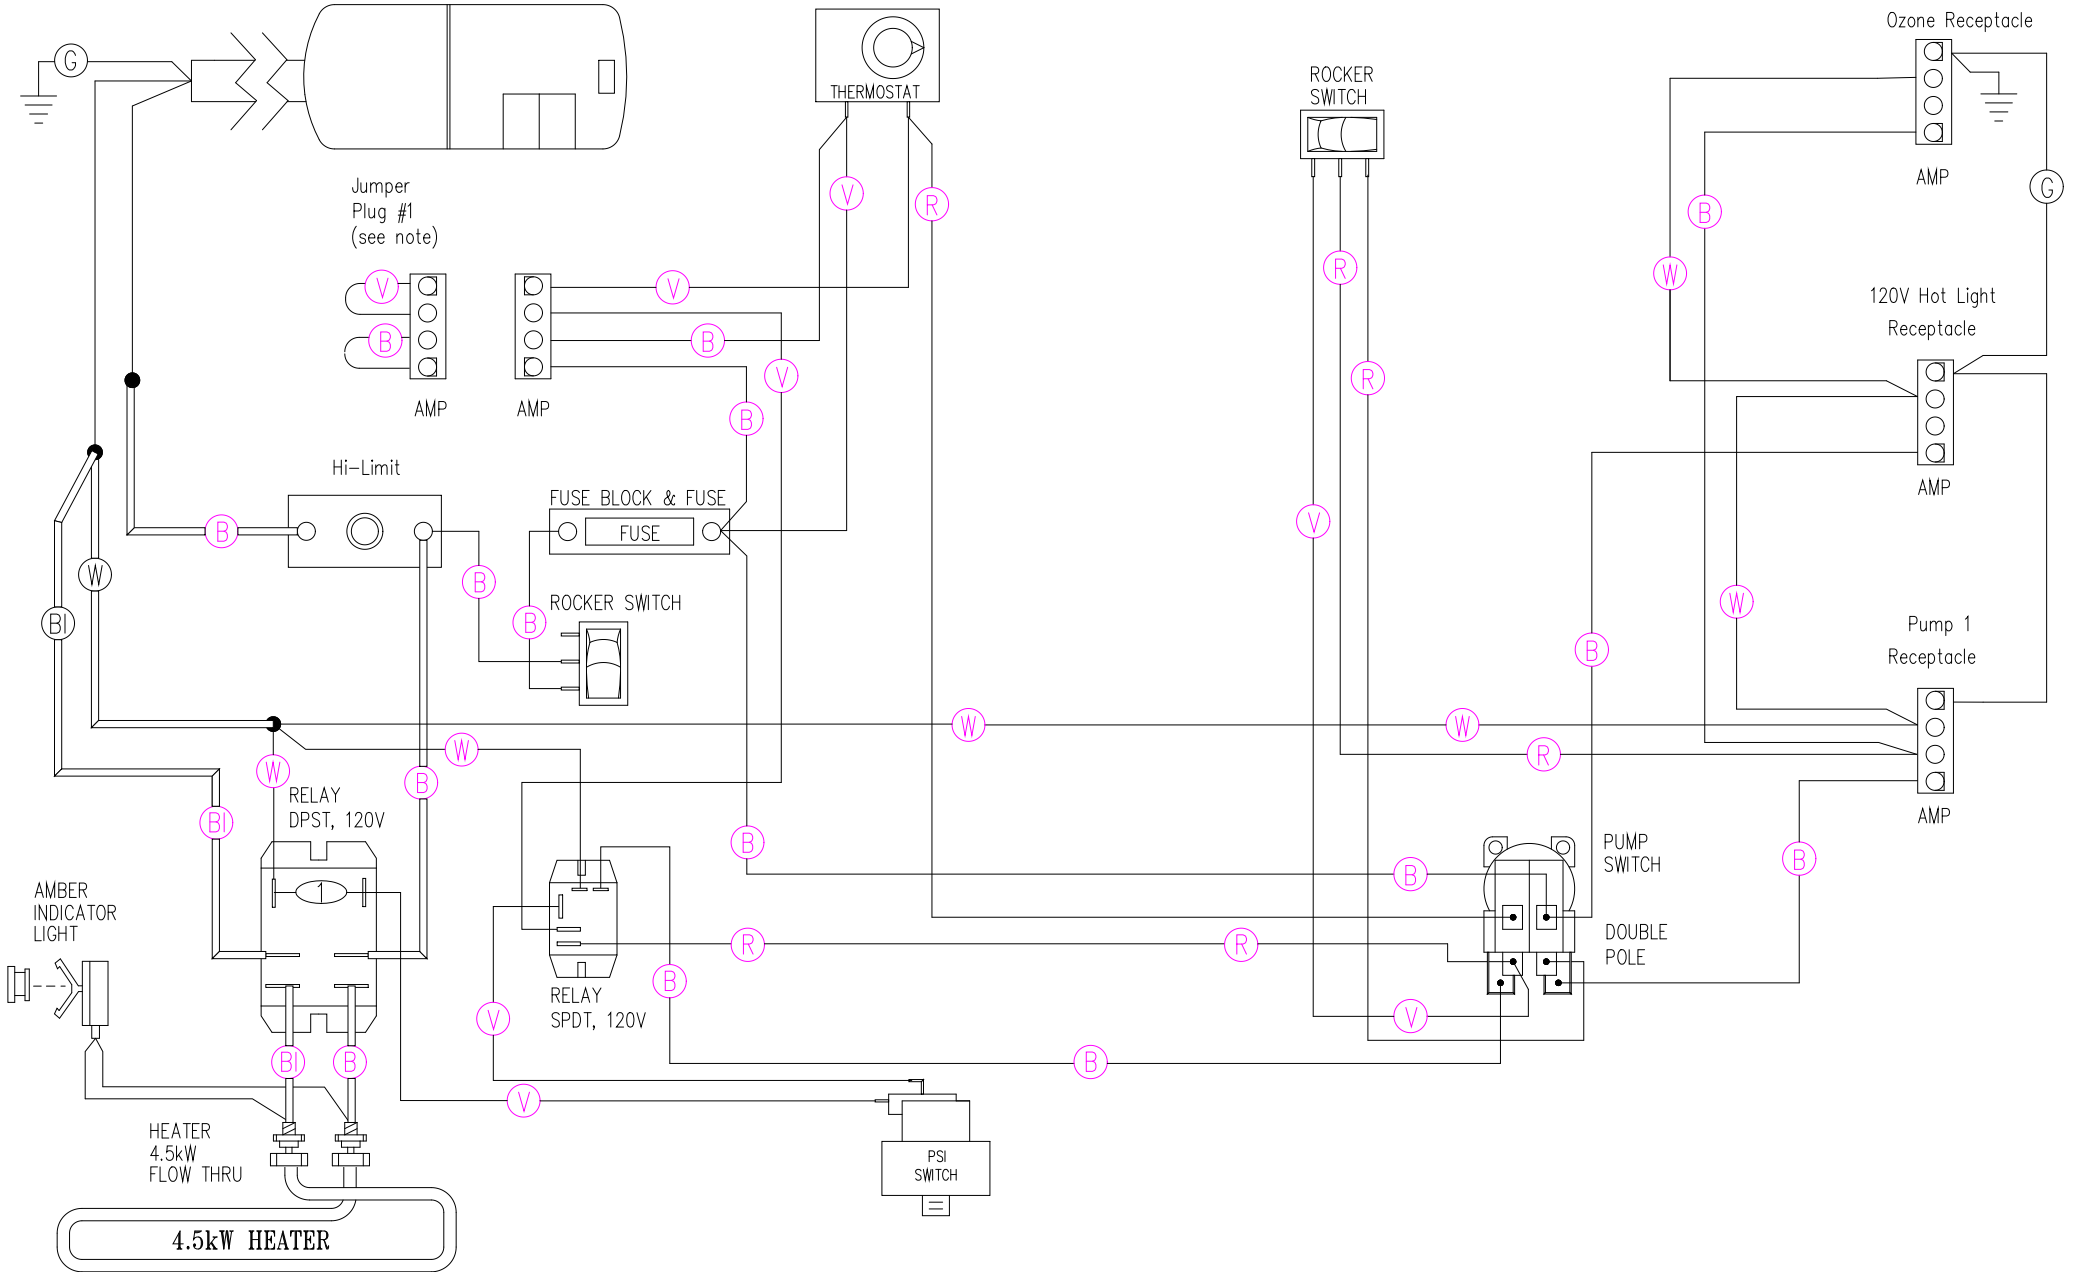

15 AMP CORDEND GFCI

USE 600T METAL

HYDRO-QUIP
CORONA, CA 909.273.7575

Manufacture Notes: Ⓞ ON RELAY INDICATES CAPACITOR.

Dwg. No.
100TJ-BDKQYZ8-F

Drawn
DJT
Date
01.09.98

Rev
1

Wire Color Code

B - Black	G - Green
Br - Brown	BI - Blue
R - Red	V - Violet
O - Orange	W - White
Y - Yellow	Gr - Grey

NOTE: Jumper Plug #1 This unit is wired for 120v, 15amp system. Install jumper plug #1 for 240v, 32amp system.

Diagram No.
1130